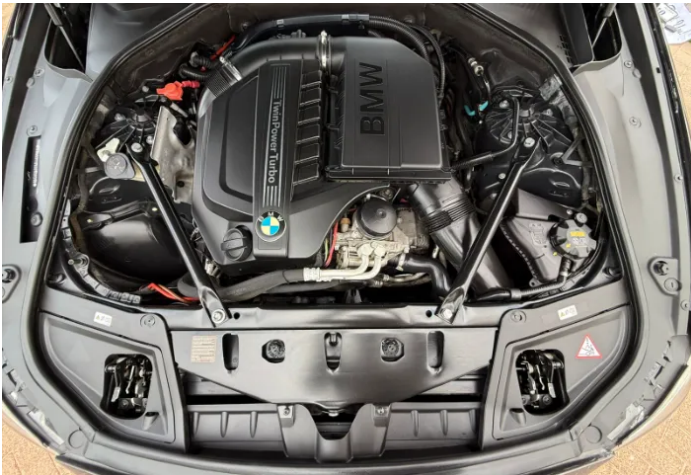

## CAR DETAILS

Make	<b>Bmw</b>	Model	<b>5-SERIES</b>
Year	<b>2016</b>	KMS Driven	<b>215090</b>
Spec	<b>Gcc</b>	Trim	<b>535i</b>
Engine Size	<b>3.0L</b>	No. of Cylinders	<b>6</b>
Fuel Type	<b>Petrol</b>	Transmission	<b>Automatic</b>
Body Type	<b>Sedan</b>	Exterior Color	<b>Brown</b>