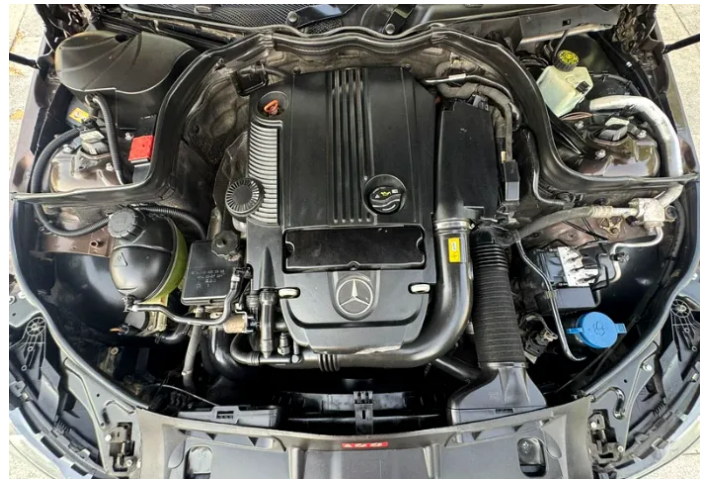

Advanced Inspection Report (04-Apr-2026 03:04 PM)

Mercedes Benz C-CLASS

IMAGES

CAR DETAILS

| | | | |
|-------------|----------------------|------------------|------------------|
| Make | Mercedes Benz | Model | C-CLASS |
| Year | 2014 | KMS Driven | 155000 |
| Spec | Gcc | Trim | C200 |
| Engine Size | 2.0L | No. of Cylinders | 4 |
| Fuel Type | Petrol | Transmission | Automatic |
| Body Type | Sedan | Exterior Color | Brown |