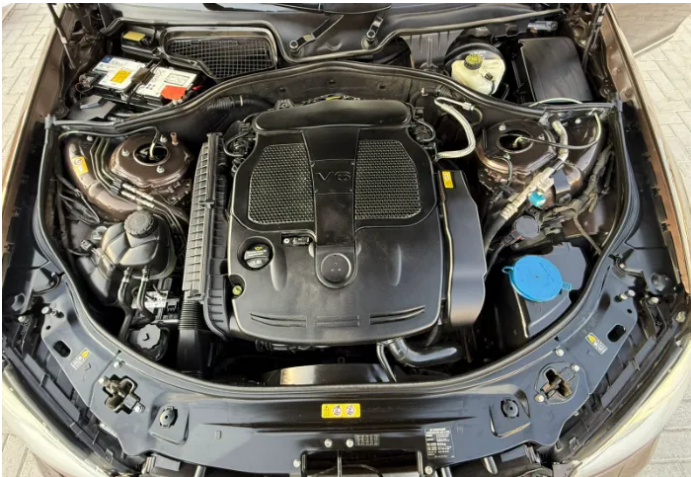

Advanced Inspection Report (05-May-2026 07:05 PM)

Mercedes Benz S -CLASS

IMAGES

CAR DETAILS

Make	Mercedes Benz	Model	S -CLASS
Year	2013	KMS Driven	188000
Spec	Gcc	Trim	S 350 AMG
Engine Size	3.5L	No. of Cylinders	6
Fuel Type	Petrol	Transmission	Automatic
Body Type	Sedan	Exterior Color	BROWN

Boot Trunk Area	Good	Central Lock Operation	Good
Music Multimedia System	Good	Navigation Control	Good
Headlights	Good	Tail Lights	Good
Sunroof Condition	Good	Windows Controls Condition	Good
Cruise Control	Good	Push Stop Button	Good
Ac Cooling	Good	Convertible Operations	Good
Ac Heating	Good	Engine Mountings	Good
Gear Mounting	Good	Differential Mounting	Good
Propeller Shaft	Good	Differential And Transfer Case	Good
Tires Condition	Good	Horn	Good
Interior Noise	Good	4X4 Operation	Good